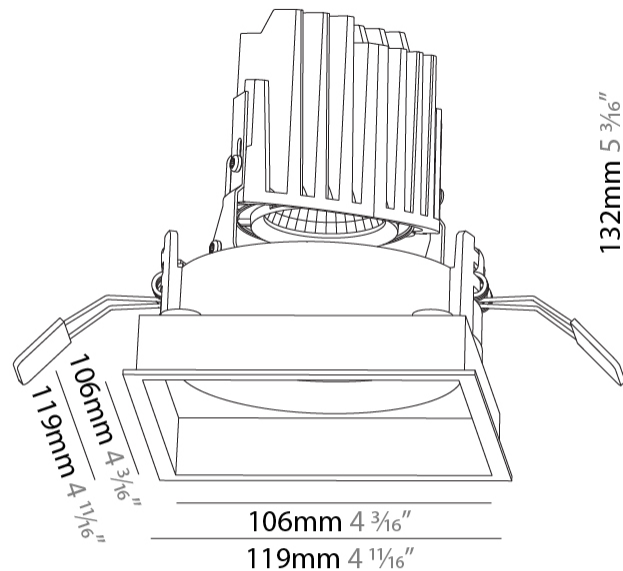

PHYSICAL

Shape: Square
Length (mm): 119
Length (in): 4 11/16
Width (mm): 119
Width (in): 4 11/16
Depth (mm): 132
Depth (in): 5 3/16
Ceiling Thickness (mm): 10 / 12.5 / 15
Ceiling Thickness (in): 3/8 or 1/2 or 9/16
Min. Recessing Depth (mm): 150
Min. Recessing Depth (in): 5 7/8
Light Distribution: Adjustable / Downlight
Weight (kg): 0.542
Weight (lbs): 1.2
Fixture Finish: SSR / BKV / CWI / CRY / HAB / UFT / ITA / RUA / FTG / MYG / LOD / PUS / FRO / FUP / KIA / POP / BLS / SPG / MEY / GOH / GUM / CHC / COM / ABZ / JAG / OBR / MOS / ROR
Fixture Material: Aluminum Die Cast
Cut-out Measurements: 114mm / 4 1/2" x 114mm / 4 1/2"

ELECTRICAL

Lamp Type: LED
Input Wattage (W): 16.5
Total Output Wattage (W): 14
Dimming: Tri-Mode (Non-Dimming and Phase Dimming (120Vac only) and 0-10V Dimming)
Driver Included: No
Driver Location: Recessed Housing
Driver Type: Constant Current - Universal
Driver Class: Class 2
Housing: See components
Input Voltage (V): 120 - 277
Constant Current (MA): 500

LED

Number of LEDs: 1
Color Temperature (°K): 2700 / 3000 / 3500 / 4000
Max. Delivered Lumen (lm): 940 / 980 / 1029 / 1050
Nominal Lumen (lm): 1386 / 1438 / 1511 / 1542
CRI: >90 CRI
Lamp Life (hrs): 50000

OPTICAL

Reflector: 20 / 40 / 60
Adjustability: Rotational 355°; Tilt 30°

RATINGS AND CERTIFICATIONS

Certified By: Certified for North American Standards
IP rating: IP20