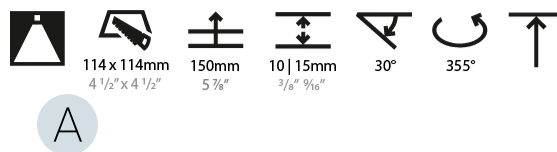

PHYSICAL

Shape: Square
Length (mm): 119
Length (in): 4 11/16
Width (mm): 119
Width (in): 4 11/16
Depth (mm): 132
Depth (in): 5 3/16
Ceiling Thickness (mm): 10 / 12.5 / 15
Ceiling Thickness (in): 3/8 or 1/2 or 9/16
Min. Recessing Depth (mm): 150
Min. Recessing Depth (in): 5 7/8
Light Distribution: Adjustable / Downlight
Weight (kg): 0.542
Weight (lbs): 1.2
Fixture Finish: SSR / BKV / CWI / CRY / HAB / UFT / ITA / RUA / FTG / MYG / LOD / PUS / FRO / FUP / KIA / POP / BLS / SPG / MEY / GOH / GUM / CHC / COM / ABZ / JAG / OBR / MOS / ROR
Fixture Material: Aluminum Die Cast
Cut-out Measurements: 114mm / 4 1/2" x 114mm / 4 1/2"

ELECTRICAL

Lamp Type: LED
Input Wattage (W): 16.5
Total Output Wattage (W): 14
Dimming: Tri-Mode (Non-Dimming and Phase Dimming (120Vac only) and 0-10V Dimming)
Driver Included: No
Driver Location: Recessed Housing
Driver Type: Constant Current - Universal
Driver Class: Class 2
Housing: See components
Input Voltage (V): 120 - 277
Constant Current (MA): 500

LED

Number of LEDs: 1
Color Temperature (°K): 2700 / 3000 / 3500 / 4000
Max. Delivered Lumen (lm): 940 / 980 / 1029 / 1050
Nominal Lumen (lm): 1386 / 1438 / 1511 / 1542
CRI: >90 CRI
Lamp Life (hrs): 50000

OPTICAL

Reflector: 20 / 40 / 60
Adjustability: Rotational 355°; Tilt 30°

RATINGS AND CERTIFICATIONS

Certified By: Certified for North American Standards
IP rating: IP20